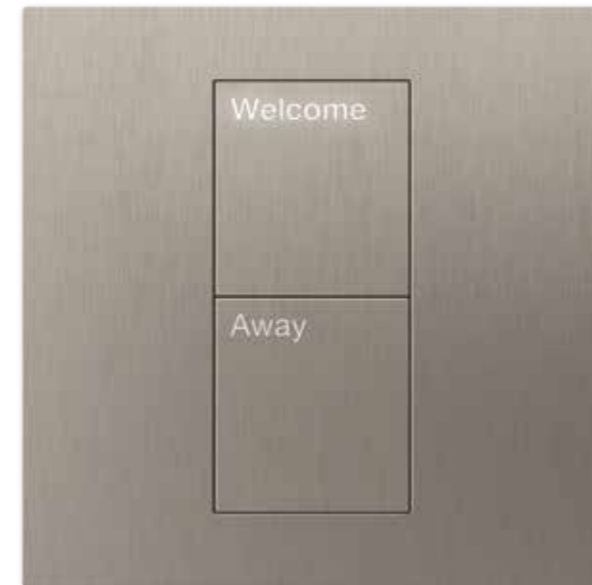

The geofencing feature in the Lutron Connect app controls lights based on your location. It can turn lights on when you arrive home and will notify you if you've left lights on when you leave.

You can also use a keypad next to an entryway to conveniently control lights.